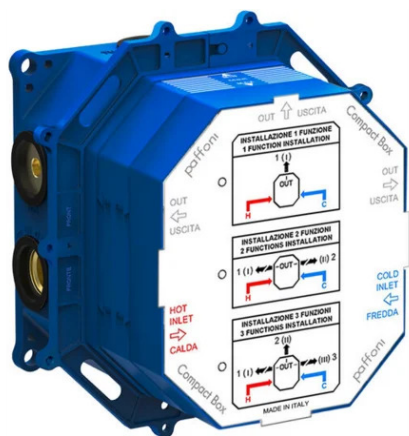

# compact box

## DESCRIZIONE | DESCRIPTION

- Set incasso universale per miscelatori e termostatici compact completo di:
  - corpo incasso
  - box

• Universal concealed set for compact mixers and thermostatic mixers complete with:

- concealed body
- box