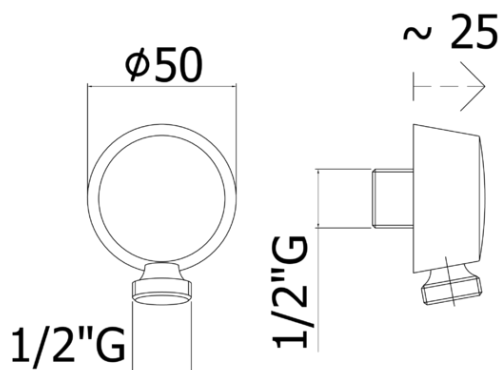

saliscendi - sliding rails

DESCRIZIONE | DESCRIPTION

- Presa acqua a muro Lux in metallo completa di:
- attacchi 1/2" G

- Lux metal water wall intake complete with:
- 1/2" G connections

FINITURE | FINISHES

ZACC 130

- CR - Cromo | Chrome
- BO - Bianco opaco | Matt white
- NO - Nero opaco | Matt black
- ST - Steel looking | Steel looking finish
- BR - Bronzato | Bronze
- RM - Ramato | Copper
- HG - Honey gold | Honey gold finish
- HGSP - Honey gold spazzolato | Brushed honey gold finish