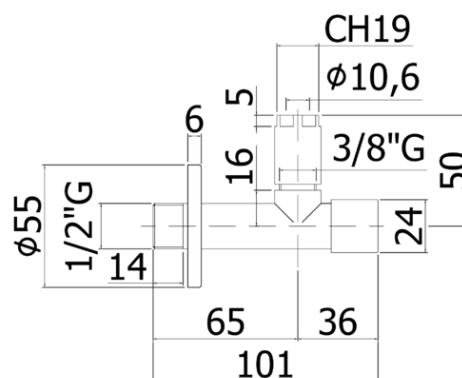

accessori - fittings

DESCRIZIONE | DESCRIPTION

- Rubinetto sottolavabo con filtro STICK
- STICK underlavatory stop cock with filter

ARTICOLO | ARTICLE

ZACC 204

- con attacco a muro 1/2"G
- with 1/2"G wall connection

DOCUMENTI TECNICI | TECHNICAL DOCUMENTS

FINITURE | FINISHES

ZACC 204

- CR - Cromo | Chrome
- BO - Bianco opaco | Matt white
- NO - Nero opaco | Matt black
- ST - Steel looking | Steel looking finish
- HG - Honey gold | Honey gold finish
- HGSP - Honey gold spazzolato | Brushed honey gold finish