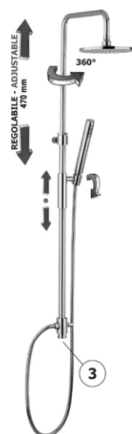

colonne doccia - shower columns

DESCRIZIONE | DESCRIPTION

- Colonna doccia regolabile MASTER PLUS completa di:
 - deviatore
 - supporto scorrevole tondo
- MASTER PLUS adjustable shower column complete with:
 - diverter
 - round sliding bracket

FINITURE | FINISHES

- ZCOL 611**
CR - Cromo | Chrome
- ZCOL 622**
CR - Cromo | Chrome
- ZCOL 622K**
CR - Cromo | Chrome

ARTICOLO | ARTICLE

ZCOL 611

- con doccia BIRILLO in ABS
- soffione MASTER "Tondo" Ø225mm in metallo
- flessibile in metallo 1500mm
- with BIRILLO ABS hand-shower
- MASTER Ø 225mm "Round" metal shower head
- metal flexible hose 1500mm

ZCOL 622

- con doccia MASTER in metallo
- soffione MASTER "Tondo" Ø225mm in metallo
- flessibile PVC argento 1500mm
- with MASTER metal hand-shower
- MASTER Ø225mm "Round" metal shower head
- PVC silver flexible hose 1500mm

ZCOL 622K

- con doccia MASTER in metallo
- soffione MASTER KING "Tondo" Ø300mm in metallo
- flessibile PVC argento 1500mm
- with MASTER metal hand-shower
- MASTER KING Ø300mm "Round" metal shower head
- PVC silver flexible hose 1500mm