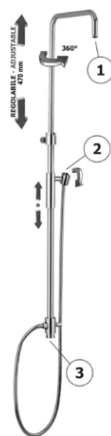

colonne doccia - shower columns

*MISURA CONSIGLIATA
*SUGGESTED SIZE

DESCRIZIONE | DESCRIPTION

- Colonna doccia regolabile MASTER PLUS completa di:
 - deviatore
 - supporto scorrevole tondo
 - flessibile in metallo 1500mm
- MASTER PLUS adjustable shower column complete with:
 - diverter
 - round sliding bracket
 - metal flexible hose 1500mm

ARTICOLO | ARTICLE

ZCOL 611CRX

- senza miscelatore, doccia e soffione
- without mixer, shower and shower head

ZSOF 074

- Soffione MASTER "Tondo" in metallo:
- MASTER "Round" metal shower head:

ZSOF 093

- Soffione BAHAMAS "Tondo" in metallo:
- BAHAMAS "Round" metal shower head:

ZSOF 079

- Soffione MASTER KING "Tondo" in metallo:
- MASTER KING "Round" metal shower head:

ZSOF 094

- Soffione JAMAICA "Tondo" Ø300mm in metallo:
- JAMAICA Ø300mm "Round" metal shower head:

ZDOC 067

- Doccia MASTER in metallo

- MASTER metal hand-shower

ZDOC 070

- Doccia Majorca in ABS
- Majorca ABS hand-shower

ZCOL 839

- Supporto a muro "Tondo" per collegamento doccia esterno completo di:
- "Round" connection kit for external shower mixer complete with: