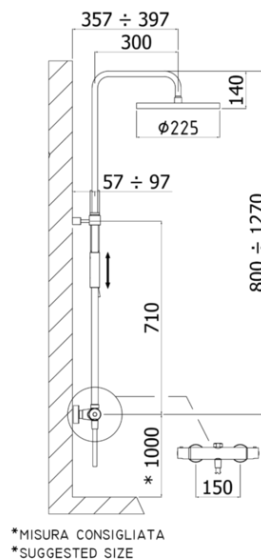

## DESCRIZIONE | DESCRIPTION

- Colonna doccia regolabile BIRILLO completa di:
- supporto scorrevole tondo
- doccia MASTER in metallo
- flessibile PVC argento 1500mm
- miscelatore termostatico LIQ169CR (con deviatore)

- BIRILLO adjustable shower column complete with:
- round sliding bracket
- MASTER metal hand-shower
- Silver PVC hose 1500mm
- with thermostatic shower mixer LIQ169CR (with diverter)

### ZCOL 646LIQ

- con soffione MASTER tondo Ø225mm in metallo
- with MASTER Ø225mm round metal shower head

### ZCOL 646KLIQ

- con soffione MASTER KING tondo Ø300mm in metallo
- with MASTER KING Ø300mm round metal shower head