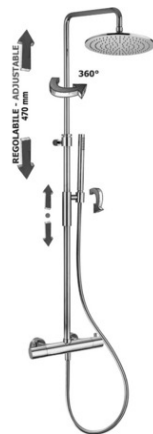

## DESCRIZIONE | DESCRIPTION

- Colonna doccia regolabile BIRILLO completa di:
- supporto scorrevole tondo
- doccia MASTER in metallo
- flessibile PVC argento 1500mm
- miscelatore termostatico LIQ169CR (con deviatore)

- BIRILLO adjustable shower column complete with:
- round sliding bracket
- MASTER metal hand-shower
- Silver PVC hose 1500mm
- with thermostatic shower mixer LIQ169CR (with diverter)

### ZCOL 646LIQ

- con soffione MASTER tondo Ø225mm in metallo
- with MASTER Ø225mm round metal shower head

### ZCOL 646KLIQ

- con soffione MASTER KING tondo Ø300mm in metallo
- with MASTER KING Ø300mm round metal shower head