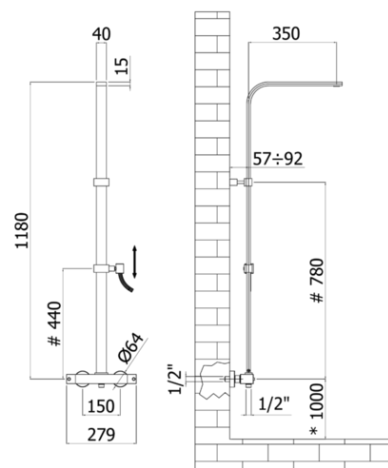

colonne doccia - shower columns

* MISURA CONSIGLIATA/SUGGESTED SIZE
REGOLABILE/ADJUSTABLE

DESCRIZIONE | DESCRIPTION

- Colonna doccia fissa CITY rettangolare completa di:
 - supporto scorrevole CITY
 - flessibile PVC argento 1500mm
 - con miscelatore termostatico LEQ269RCR (con deviatore)
- CITY fixed rectangular shower column complete with:
 - sliding bracket CITY
 - Silver PVC hose 1500mm
 - with thermostatic shower mixer LEQ269RCR (with diverter)

- CITY "Rectangular" metal shower head:

ZSOF 102

- Soffione BLANC "Quadro" in metallo:
- BLANC "Square" metal shower head:

ZDOC 117 . .

- Doccia Premium in metallo
- Premium metal hand-shower

ZDOC 070

- Doccia Majorca in ABS
- Majorca ABS hand-shower