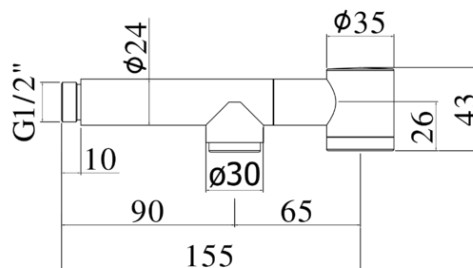

kit bidet - bidet kit

DESCRIZIONE | DESCRIPTION

- Doccia shut-off in ABS completa di:
- attacco 1/2"G

- Shut-off ABS rinser complete with:
- 1/2"G connection

ARTICOLO | ARTICLE

ZDOC 061

FINITURE | FINISHES

ZDOC 061