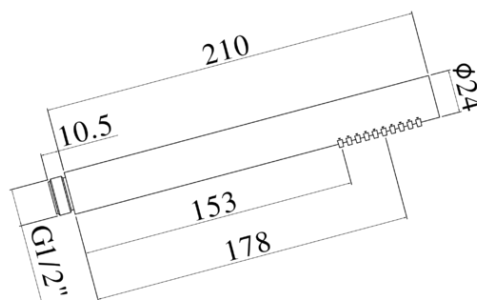

docce - hand showers

DESCRIZIONE | DESCRIPTION

- Doccia MASTER completa di:
- attacco 1/2"G
- MASTER hand-shower complete with:
- 1/2"G connection

FINITURE | FINISHES

ZDOC 067

- CR - Cromo | Chrome
- ST - Steel looking | Steel looking finish
- BO - Bianco opaco | Matt white
- NO - Nero opaco | Matt black
- HG - Honey gold | Honey gold finish
- HGSP - Honey gold spazzolato | Brushed honey gold finish

ARTICOLO | ARTICLE

ZDOC 067

- monogetto in metallo
- single spray metal hand-shower

RAPPORTO PROVA PORTATA | FLOW RATE REPORT

	Uscita outlet	Pressione / Pressure (bar)									
		0,5	1	1.5	2	2.5	3	3.5	4	4.5	5
Portata / Flow rate (l / min)		6.48	9.7	12.39	14.7	17.28	19.05	20.74	22.89	24.46	26.02