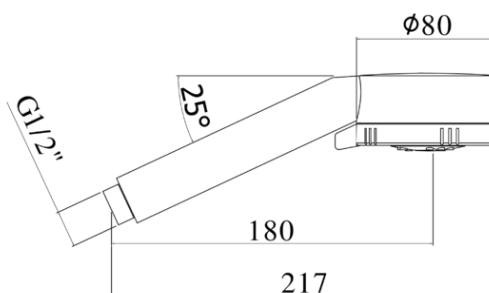

docce - hand showers

DESCRIZIONE | DESCRIPTION

- Doccia MAJORCA completa di:
- Ø80mm
- attacco 1/2"G

- MAJORCA hand-shower complete with:
- Ø80mm
- 1/2"G connection

ARTICOLO | ARTICLE

ZDOC 070

- 3 getti in ABS
- getto normale, massage, soft
- three spray-functions ABS hand-shower
- standard, massage, soft water jet

RAPPORTO PROVA PORTATA | FLOW RATE REPORT

	Uscita outlet	Pressione / Pressure (bar)									
		0,5	1	1.5	2	2.5	3	3.5	4	4.5	5
Portata / Flow rate (l / min)	getto normale - normal jet	5.41	7.75	9.63	11.3	12.75	14.08	15.38	16.57	17.74	18.73
	getto massage - massage jet	6.31	9.21	11.55	13.54	15.28	16.93	18.38	19.92	21.33	22.47
	getto soft - soft jet	4.75	6.67	8.27	9.62	10.94	12.1	13.1	14.07	14.92	15.86