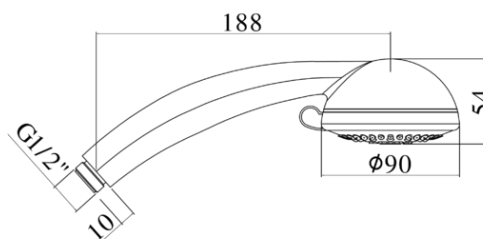

docce - hand showers

DESCRIZIONE | DESCRIPTION

- Doccia Royal completa di:
- Ø90mm
- attacco 1/2"G

- Royal hand-shower complete with:
- Ø90mm
- 1/2"G connection

ARTICOLO | ARTICLE

ZDOC 074

- 4 getti + stop in ABS
- getto normale, normale+nebulizzato, massage, nebulizzato
- four spray-functions + stop ABS hand-shower
- standard, standard+spray, massage, spray water jet