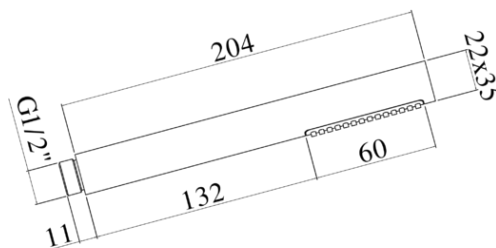

## DESCRIZIONE | DESCRIPTION

- Doccia BERRY ovale completa di:
- attacco 1/2"G

- Berry oval hand-shower complete with:
- 1/2"G connection

### ZDOC 078

- monogetto in metallo
- single spray metal hand-shower