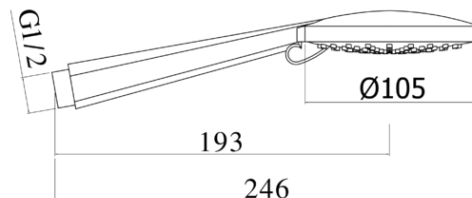

docce - hand showers

DESCRIZIONE | DESCRIPTION

- Doccia Brio completa di:
- Ø105mm
- attacco 1/2"G

- Brio hand-shower complete with:
- Ø105mm
- 1/2"G connection

FINITURE | FINISHES

ZDOC 104

CR - Cromo | Chrome

ARTICOLO | ARTICLE

ZDOC 104

- 4 getti + stop in ABS
- getto normale, normale+massage, massage, soft
- four spray-functions + stop ABS hand-shower
- standard, standard+massage, massage, soft water jet

RAPPORTO PROVA PORTATA | FLOW RATE REPORT