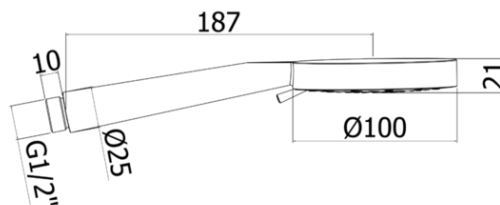

docce - hand showers

DESCRIZIONE | DESCRIPTION

- Doccia Luna completa di:
- Ø100mm
- attacco 1/2"G

- Luna hand-shower complete with:
- Ø100mm
- 1/2"G connection

FINITURE | FINISHES

ZDOC 118
CR - Cromo | Chrome

ARTICOLO | ARTICLE

ZDOC 118

- 3 getti in ABS
- getto normale, normale+massage, massage
- three spray-functions ABS hand-shower
- standard, standard+massage, massage water jet

RAPPORTO PROVA PORTATA | FLOW RATE REPORT