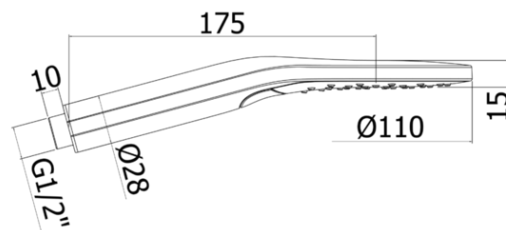

docce - hand showers

DESCRIZIONE | DESCRIPTION

- Doccia Sofia completa di:
- Ø110mm
- attacco 1/2"G

- Sofia hand-shower complete with:
- Ø110mm
- 1/2"G connection

FINITURE | FINISHES

- ZDOC 122**
CR - Cromo | Chrome

ARTICOLO | ARTICLE

ZDOC 122

- 2 getti in ABS
- getto normale, massage
- selettore getti a pulsante
- two spray-functions ABS hand-shower
- standard and massage water jet
- push-button diverter

RAPPORTO PROVA PORTATA | FLOW RATE REPORT