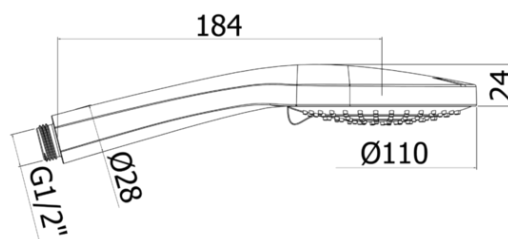

docce - hand showers

DESCRIZIONE | DESCRIPTION

- Doccia Ginevra completa di:
- Ø110mm
- attacco 1/2"G

- Ginevra hand-shower complete with:
- Ø110mm
- 1/2"G connection

ARTICOLO | ARTICLE

ZDOC 125

- 3 getti in ABS
- getto normale, massage, soft
- three spray-functions ABS hand-shower
- standard, massage, soft water jet

RAPPORTO PROVA PORTATA | FLOW RATE REPORT

		Pressione / Pressure (bar)										
		0,5	1	1.5	2	2.5	3	3.5	4	4.5	5	
Portata / Flow rate (l / min)	Uscita outlet											
	getto soft - soft jet	4.42	6.54	8.05	9.18	9.9	10.47	11.08	11.6	12.06	12.46	
	getto normale - normal jet	4.11	6.07	7.48	8.6	9.42	9.93	10.54	11.1	11.62	11.99	
	getto massage - massage jet	2.94	4.32	5.38	6.23	7.01	7.72	8.31	8.88	9.31	9.73	