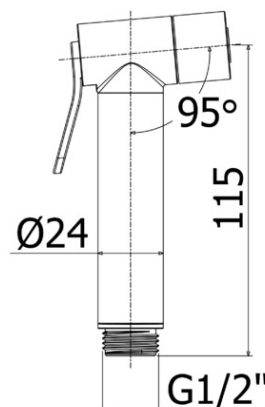

## DESCRIZIONE | DESCRIPTION

- Doccia Tweet Plus 2 getti in metallo completa di:
- attacco 1/2"G
  
- Tweet Plus metal two spray-functions hand-shower complete with:
- 1/2"G connection