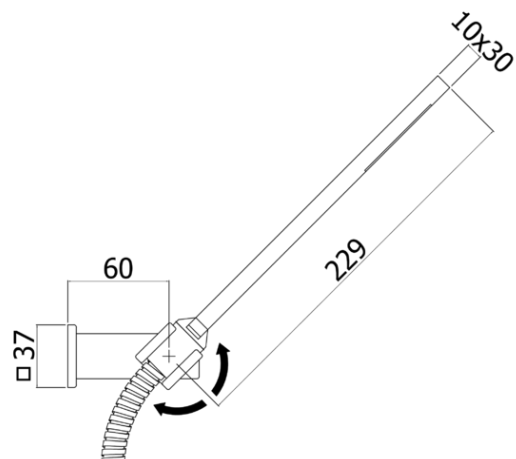

docce - hand showers

DESCRIZIONE | DESCRIPTION

- Set doccia esterno LEVEL completo di:
 - doccia Premium monogetto in metallo
 - supporto doccia Level snodato in ABS
- LEVEL shower set complete with:
 - Premium single spray metal hand-shower
 - Level ABS swivelling bracket for hand-shower

ARTICOLO | ARTICLE

ZDUP 058..

- per art.023
- flessibile doppia aggraffatura e doppia calotta conica 1/2"x1/2" L.1500mm
- for art. 023
- 1/2"x1/2"G L.1500mm double interlock flexible hose and double conical nut

ZDUP 059..

- per art. 168D
- for art. 168D

FINITURE | FINISHES

ZDUP 058..

- CR - Cromo | Chrome
- ST - Steel looking | Steel looking finish

ZDUP 059..

- CR - Cromo | Chrome

DOCUMENTI TECNICI | TECHNICAL DOCUMENTS