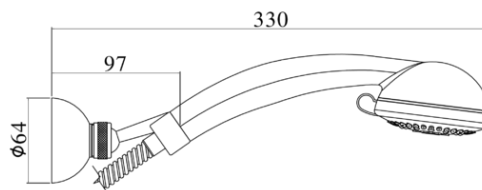

docce - hand showers

DESCRIZIONE | DESCRIPTION

- Set doccia esterno ROYAL completo di:
- doccia Royal 4 getti + stop in ABS
- supporto Lux in metallo
- flessibile doppia aggraffatura 1/2"x1/2"G-L.1500mm

- ROYAL shower set complete with:
- Royal ABS hand-shower four-spray functions + stop
- Lux metal wall bracket
- 1/2"x1/2"G-L.1500mm double interlock flexible hose

ARTICOLO | ARTICLE

ZDUP 088

- per art. 023
- for art. 023