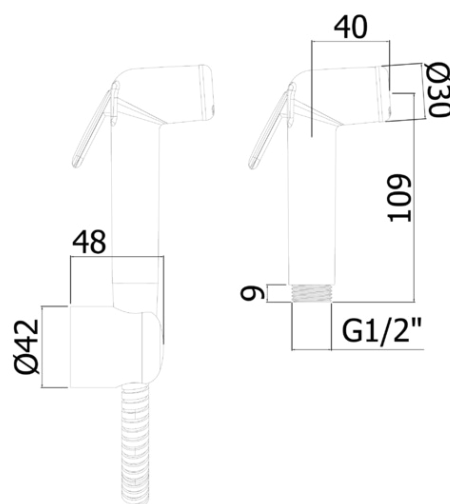

kit bidet - bidet kit

DESCRIZIONE | DESCRIPTION

- Set doccia esterno MINORCA completo di:
- doccia shut-off MINORCA cromo in ABS
- supporto fisso cromo in ABS

- MINORCA shower set complete with:
- MINORCA chrome shut-off ABS rinser
- chrome ABS fixed bracket

ARTICOLO | ARTICLE

ZDUP 099

- con flessibile ottone cromo 1/2"x1/2"/L. 1200 mm
- with 1/2"x1/2"G brass flexible hose - l.1200mm

ZDUP 099CRAG

- con flessibile PVC argento 1/2"x1/2"/L. 1200 mm
- with 1/2"x1/2"G PVC silver flexible hose - l.1200mm