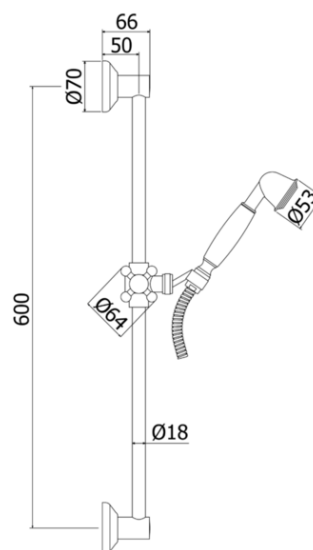

## DESCRIZIONE | DESCRIPTION

- Saliscendi KLIPPER completo di:
  - asta Ø18 x L.620 mm in metallo
  - supporti fissi in metallo
  - supporto doccia scorrevole in metallo
  - doccia Iris in metallo, monogetto, Ø53mm
  - flessibile in metallo doppia aggraffatura 1500mm con calotta conica girevole
- KLIPPER sliding rail shower set complete with:
  - metal fixed wall bracket
  - metal slider bracket
  - Iris metal hand shower, single mode, Ø53 mm
  - double interlock twist-free metal flexible hose 1500mm with conical nut
  - double interlock twist-free metal flexible hose 1500mm with conical nut

### ZSAL 010..

- interasse 600 mm
- distance between centres 600 mm