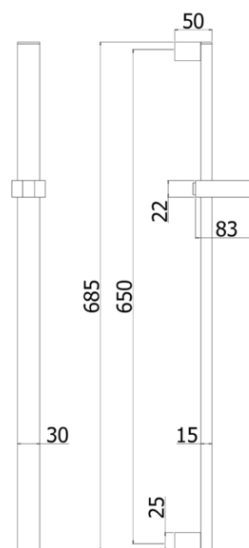

## DESCRIZIONE | DESCRIPTION

- Rampa saliscendi LEVEL completa di:
- asta rettangolare in metallo L.600mm
- supporti fissi in ABS
- supporto doccia scorrevole in ABS
- portasapone rettangolare in ABS

- LEVEL sliding complete with:
- rectangular metal rod L.600mm
- ABS fixed wall bracket
- ABS slider bracket for hand-shower
- Rectangular ABS soap dish

### ZSAL 088

- interasse 650 mm
- distance between centres 650mm