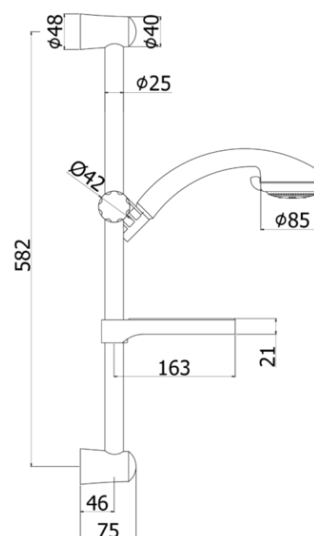

## DESCRIZIONE | DESCRIPTION

- Saliscendi CRETA DUE completo di:
- asta  $\varnothing 25$  x L.600 mm in metallo
- supporti fissi in ABS
- supporto doccia scorrevole in ABS
- doccia Creta Due in ABS, 5 getti,  $\varnothing 85$  mm
- flessibile in metallo doppia aggraffatura 1500mm con calotta conica girevole
- portasapone

- CRETA DUE sliding rail shower set complete with:
- metal rod  $\varnothing 25$  x L.600 mm
- ABS fixed wall bracket
- ABS slider bracket for hand-shower
- Creta Due ABS hand shower, five-spray functions,  $\varnothing 85$  mm
- double interlock twist-free metal flexible hose 1500mm with conical nut
- Soap dish

### ZSAL 090CR2

- interasse 582 mm
- distance between centres 582 mm