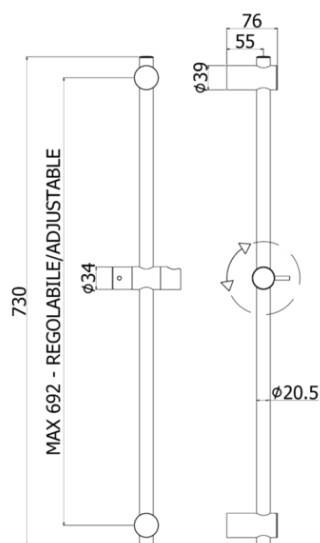

## DESCRIZIONE | DESCRIPTION

● Rampa saliscendi BRIO-GIADA-GINEVRA-LANCE-MAJORCA-ODEON-PRESTIGE-PRINCE-ROYAL-SOFIA-STICK NEW completa di:

- asta  $\varnothing 20,5$  x L.730 mm in metallo
- supporti regolabili in ABS
- supporto doccia scorrevole in metallo

● BRIO-GIADA-GINEVRA-LANCE-MAJORCA-ODEON-PRESTIGE-PRINCE-ROYAL-SOFIA-STICK NEW sliding complete with:

- with metal rod  $\varnothing 20,5$  x L.730 mm
- adjustable ABS wall brackets
- metal slider bracket

### ZSAL 106

- interasse MAX 692 mm
- MAX distance between centres 692mm