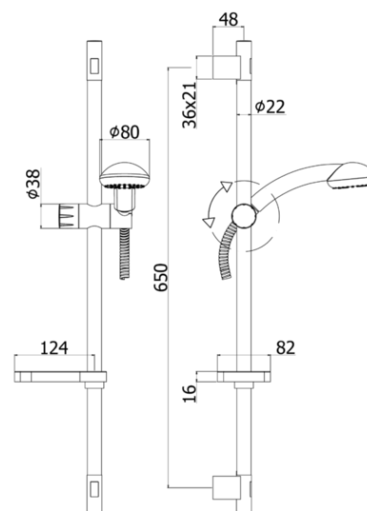

## DESCRIZIONE | DESCRIPTION

- Saliscendi TRIESTE completo di:
- asta Ø22 x L.730 mm in metallo
- supporti fissi in ABS
- supporto doccia scorrevole in ABS
- doccia Trieste Bis in ABS, monogetto, Ø80 mm
- flessibile in metallo doppia aggraffatura 1500mm con calotta conica girevole
- portasapone

- TRIESTE sliding rail shower set complete with:
- metal rod Ø22 x L.730 mm
- ABS fixed wall bracket
- ABS slider bracket for hand-shower
- Trieste Bis ABS hand shower, single mode, Ø80 mm
- double interlock twist-free metal flexible hose 1500mm with conical nut
- Soap dish

## ARTICOLO | ARTICLE

**ZSAL 112**

- interasse 650 mm
- distance between centres 650mm