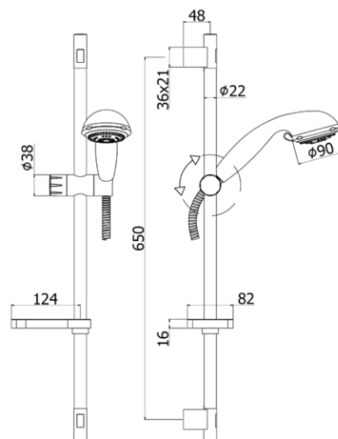

## DESCRIZIONE | DESCRIPTION

- Saliscendi QUEEN completo di:
- asta  $\varnothing 22$  x L.730 mm in metallo
- supporti fissi in ABS
- supporto doccia scorrevole in ABS
- doccia Queen in ABS, 4 getti,  $\varnothing 90$  mm
- flessibile in metallo doppia aggraffatura 1500mm con calotta conica girevole
- portasapone

- QUEEN sliding rail shower set complete with:
- metal rod  $\varnothing 22$  x L.730 mm
- ABS fixed wall bracket
- ABS slider bracket for hand-shower
- Queen ABS hand shower, four-spray functions,  $\varnothing 90$  mm
- double interlock twist-free metal flexible hose 1500mm with conical nut
- Soap dish

### ZSAL 121

- interasse 650 mm
- distance between centres 650mm