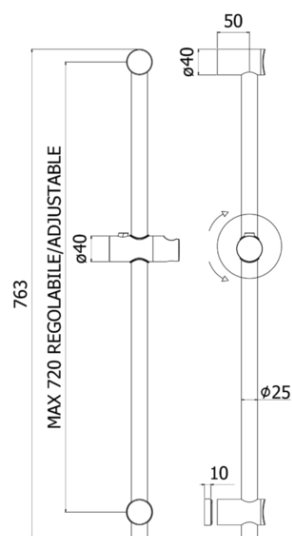

saliscendi - sliding rails

DESCRIZIONE | DESCRIPTION

- Rampa saliscendi PANAMA completa di:
- asta $\varnothing 25$ x L.750 mm in metallo
- supporti regolabili in ABS
- supporto doccia scorrevole in ABS

- PANAMA sliding complete with:
- metal rod $\varnothing 25$ x L.750 mm
- adjustable ABS wall brackets
- ABS slider bracket for hand-shower

ARTICOLO | ARTICLE

ZSAL 131

- interasse MAX 720 mm
- MAX distance between centres 720 mm