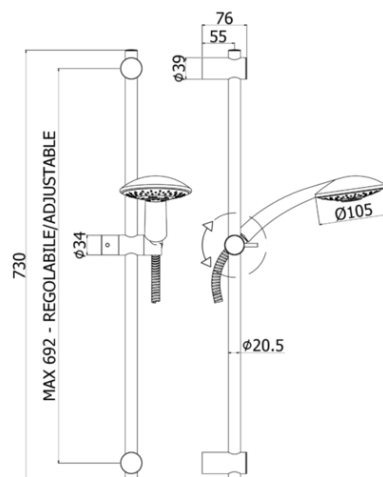

saliscendi - sliding rails

DESCRIZIONE | DESCRIPTION

- Saliscendi LANCE completo di:
- asta $\varnothing 20,5$ x L.730 mm in metallo
- supporti regolabili in ABS
- supporto doccia scorrevole in metallo
- doccia Lance in ABS, monogetto, $\varnothing 105$ mm
- flessibile in metallo doppia aggraffatura 1500mm con calotta conica girevole

- LANCE sliding rail shower set complete with:
- with metal rod $\varnothing 20,5$ x L.730 mm
- adjustable ABS wall brackets
- metal slider bracket
- ABS Lance hand shower, single spray, $\varnothing 105$ mm
- double interlock twist-free metal flexible hose 1500mm with conical nut

ARTICOLO | ARTICLE

ZSAL 181

- interasse MAX 692 mm
- MAX distance between centres 692mm

DOCUMENTI TECNICI | TECHNICAL DOCUMENTS

ISTRUZIONI
INSTALLAZIONE

ESPLOSO
RICAMBI
ZSAL 181

FINITURE | FINISHES

ZSAL 181