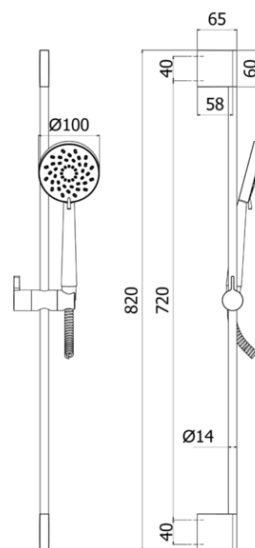

## DESCRIZIONE | DESCRIPTION

- Saliscendi LUNA TOP completo di:
- asta Ø14 x L.820 mm in metallo
- supporti fissi in ABS
- supporto doccia scorrevole in ABS
- doccia Luna in ABS, 3 getti, Ø100 mm
- flessibile ottone Lusso 1/2"Gx1/2"G con calotta conica girevole

- LUNA TOP sliding rail shower set complete with:
- metal rod Ø14 x L.820 mm
- ABS fixed wall bracket
- ABS slider bracket for hand-shower
- ABS Luna hand shower, three-spray functions, Ø100 mm
- Luxury 1/2"Gx1/2"G twist-free brass flexible hose with conical nut

### ZSAL 212

- interasse 720-800 mm
- distance between centres 720-800 mm